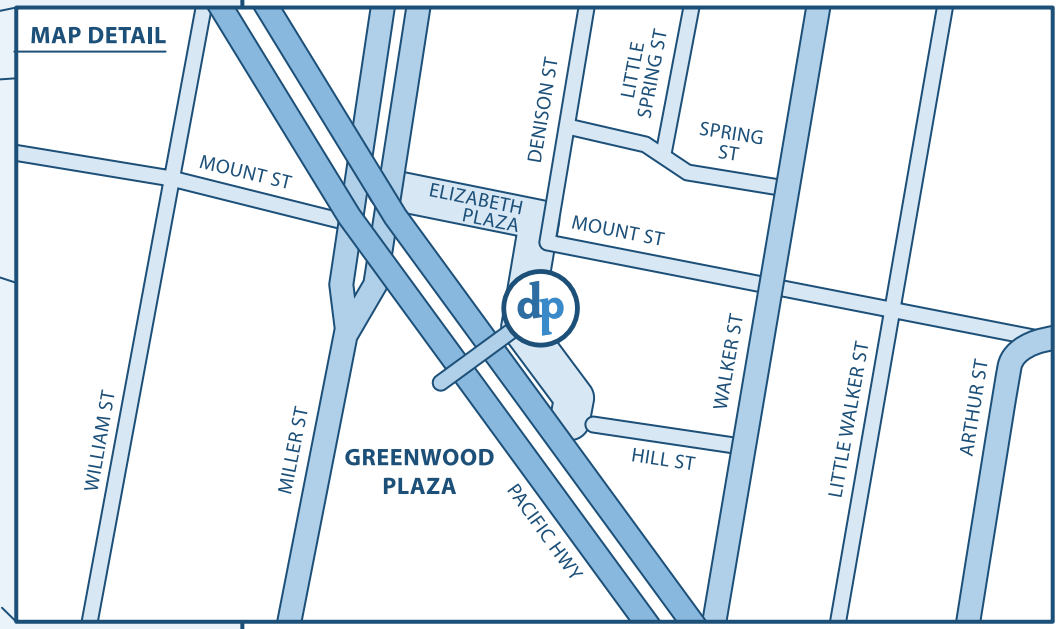

domain
physiotherapy **dp**

Fitness First
1 Elizabeth Plaza
North Sydney 2060