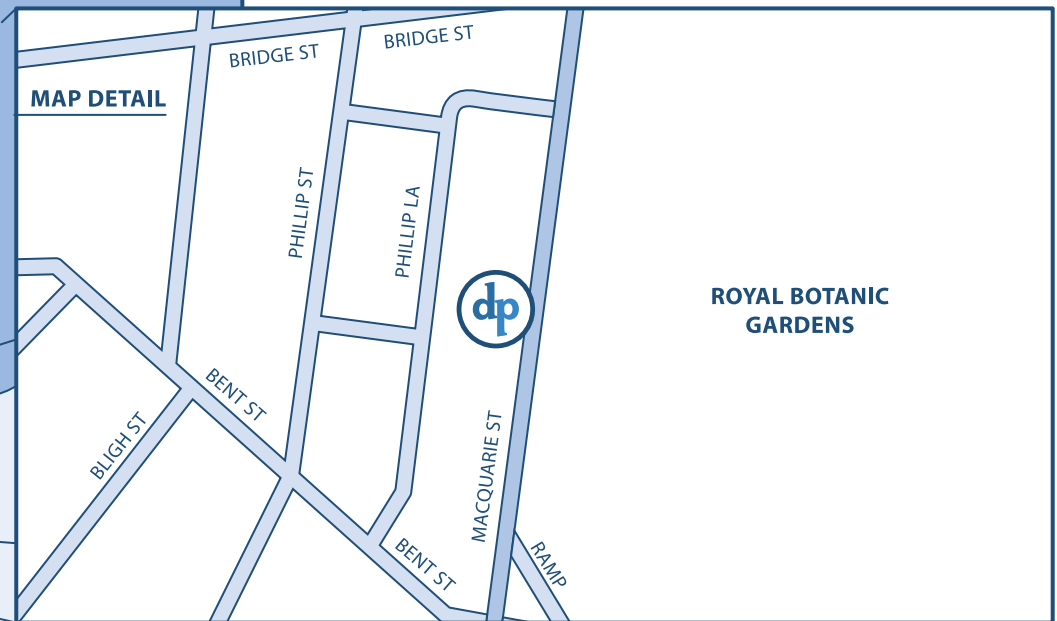

domain
physiotherapy **dp**

Level 11
139 Macquarie Street
Sydney 2000